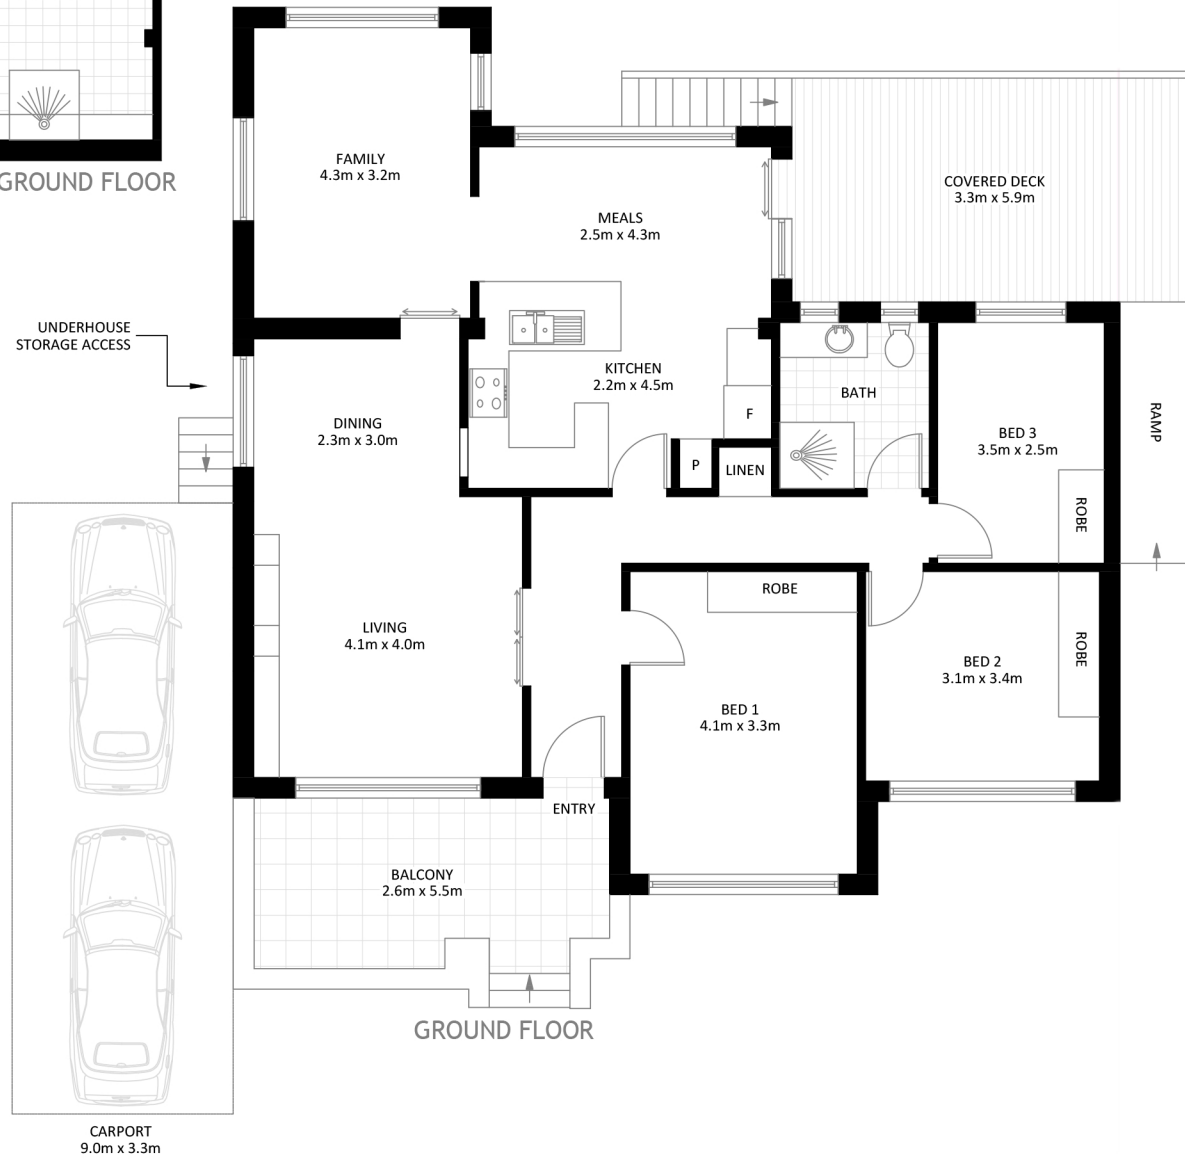

LOWER GROUND FLOOR

SITE PLAN

**LANE &
PLACE**

TOTAL COVERED FLOOR AREA 196m²

89 Albert Drive, Killara

Disclaimer: Plans shown are for presentation purposes and are not part of any legal document. All measurements and figures are approximate.